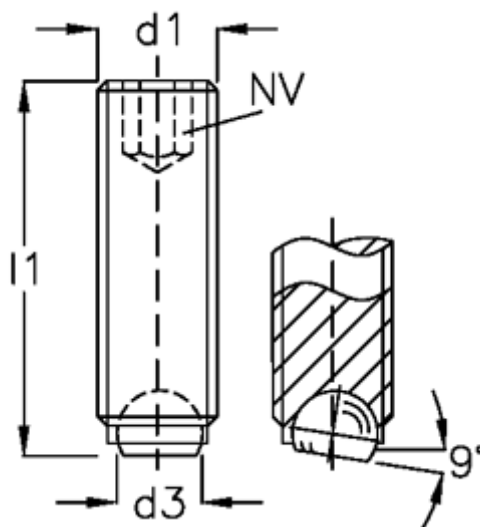

Article number: 209056061

Description: E+G Ball point screw  
GN 605-M5-8-BN

## Measures

---

d1	= M5
d2	= 3.0
d3	= 2.3
Internal hexagon	= 3
l1	= 8